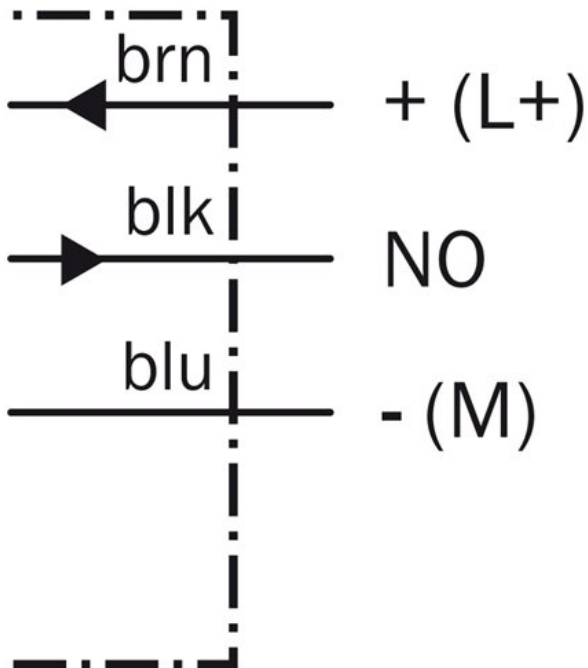

Schéma zapojení