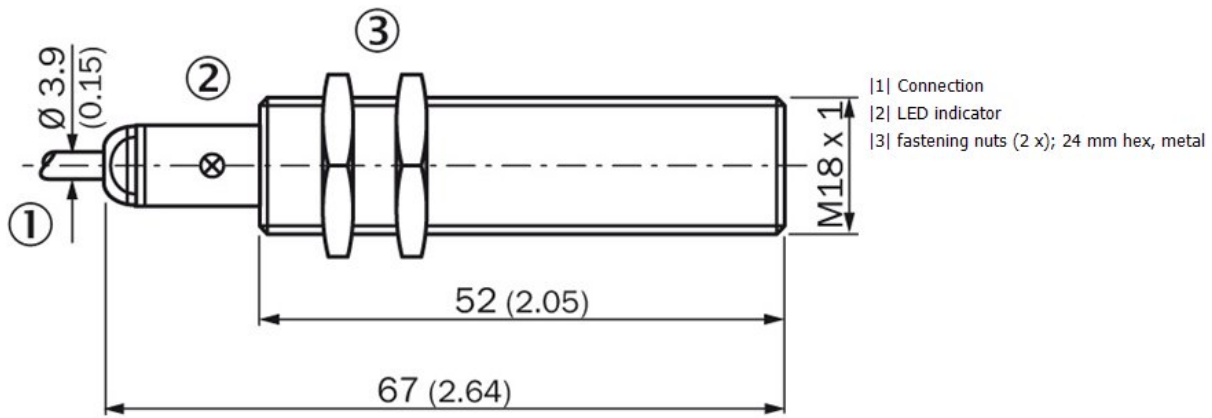

### Instalace poznámka

---

B:	36 mm
C:	18 mm
D:	24 mm
F:	64 mm
Poznámka:	Associated graphic see "Installation"

Installation note

---

Installation note

---

## Dimensional drawing