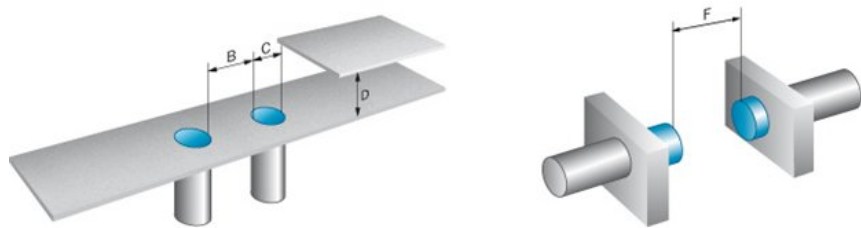

### Instalace poznámka

---

B:	36 mm
C:	18 mm
D:	24 mm
F:	64 mm
Poznámka:	Associated graphic see "Installation"

Installation note

---

Installation note

---

## Dimensional drawing