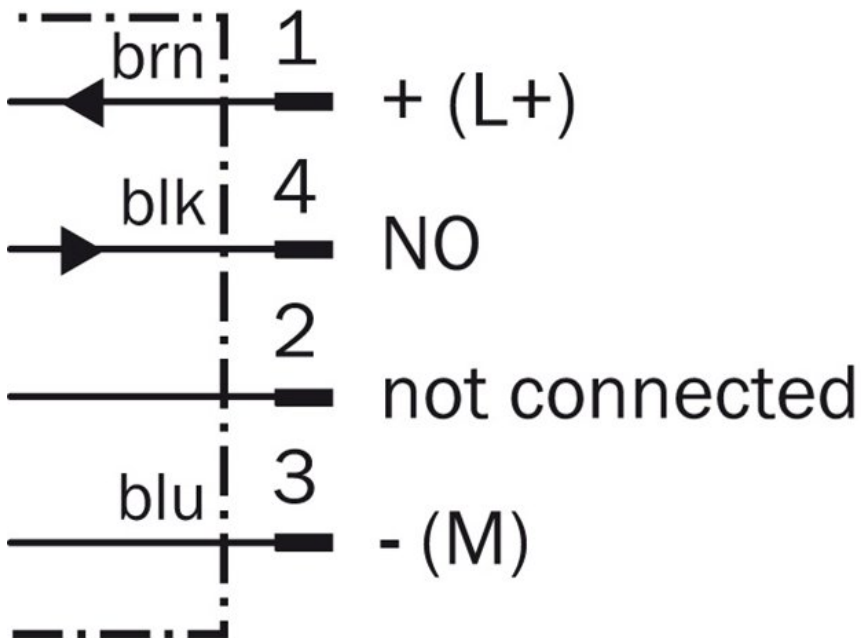

Schéma zapojení