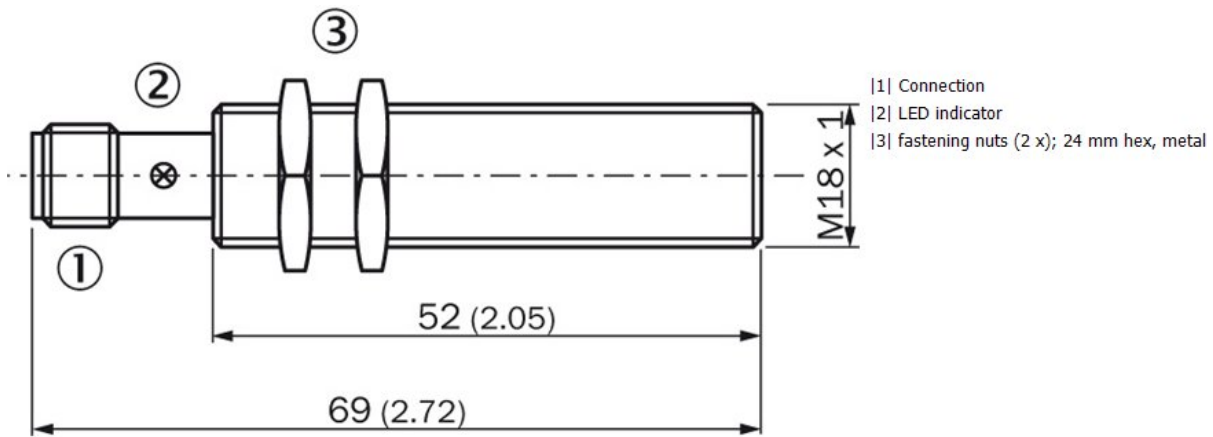

### Instalace poznámka

---

B:	36 mm
C:	18 mm
D:	24 mm
F:	64 mm
Poznámka:	Associated graphic see "Installation"

Installation note

---

Installation note

---

## Dimensional drawing